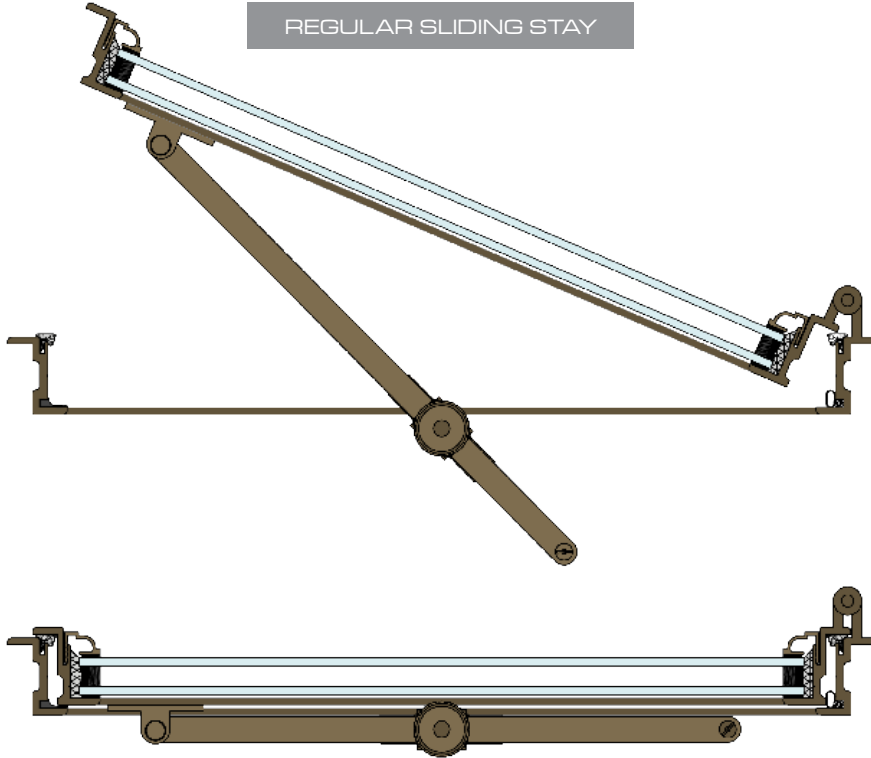

architectural BRONZE CASEMENTS

SLIDING STAYS

Our sliding stay is suitable for use with all of our outward side opening window systems. It is available in both a regular and restricted configuration for safety purposes. Both versions limit the opening of the sash, dependent upon casement width. The arm is to be fixed to the opening side of the casement.

REGULAR SLIDING STAY

RESTRICTED SLIDING STAY