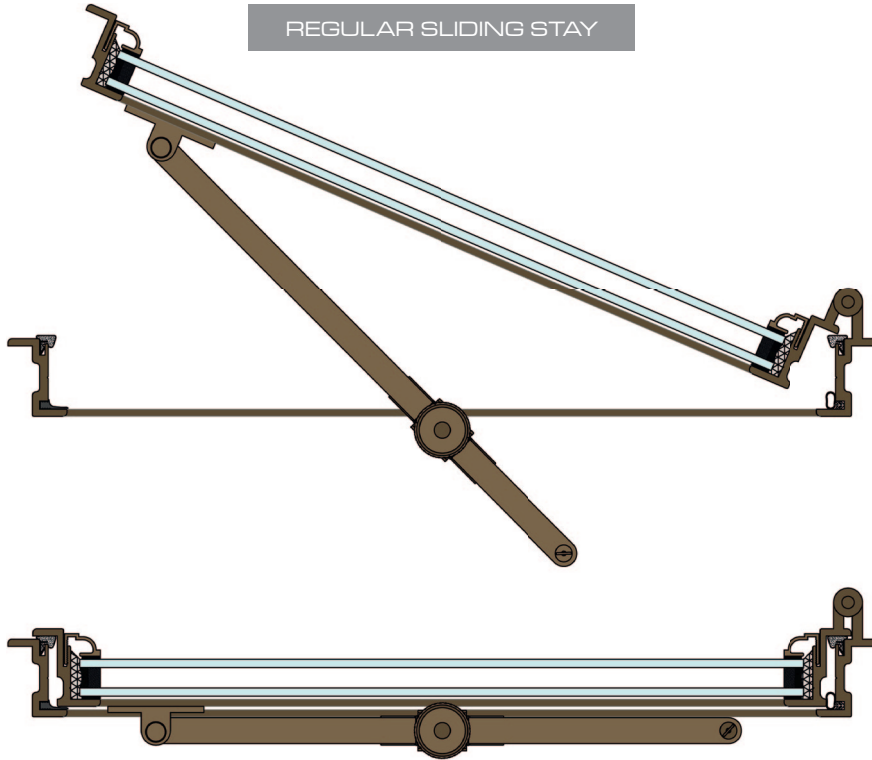

architectural BRONZE CASEMENTS

SLIDING STAYS

Our sliding stay is suitable for use with all of our outward opening window systems. It is available in both a regular and restricted configuration for safety purposes. Both versions limit the opening of the sash, dependent upon casement width. The arm is to be fixed to the opening side of the casement.

REGULAR SLIDING STAY