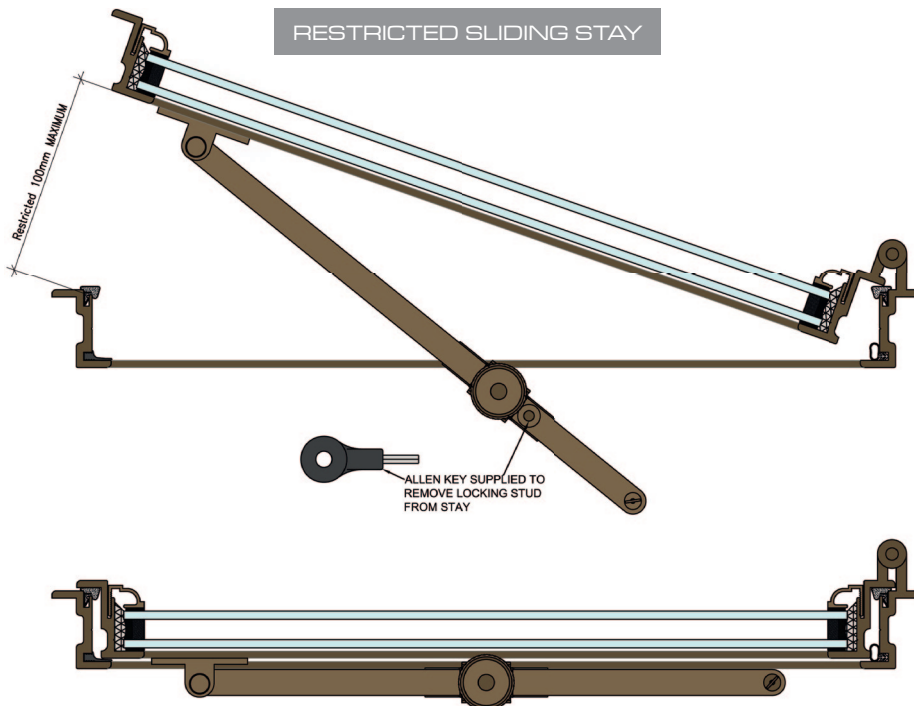

RESTRICTED SLIDING STAY

Sliding Stays

Date: 07.03.2016

BR-IS61 RevA

Head Office: Architectural Bronze Ltd.
Belton Park, Londonthorpe Road, Grantham, Lincolnshire, NG31 9SJ

Tel: 0845 6000 660 Fax: +44 (0)1476 578555
www.bronzecasements.com